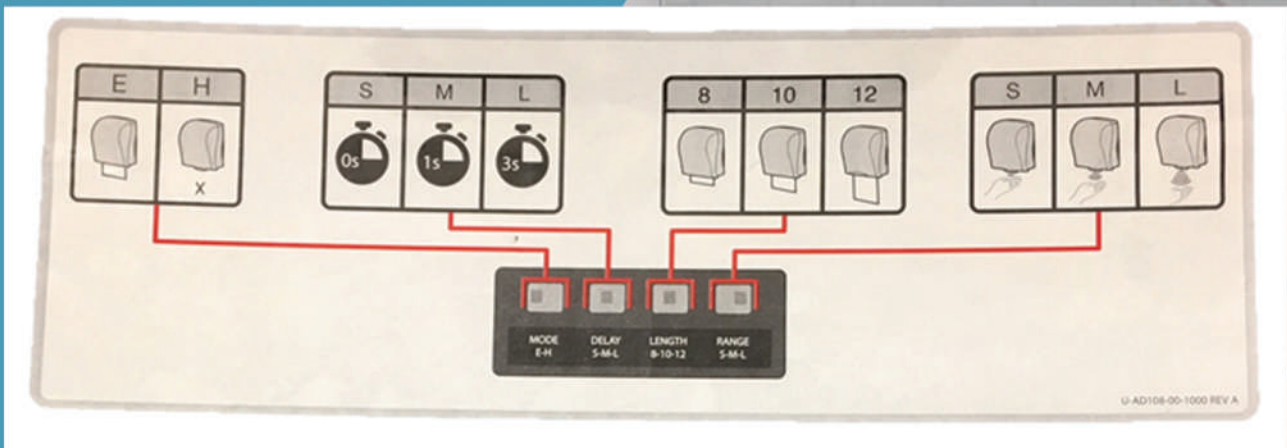

\* Note - Roll Towels have a  
Y-notch on one side\*  
Line the Y-notch with the  
right-hand-side of the dispenser

Line up the Y-notch up with  
the shape of the spindle.  
\*Note - Paper should feed  
from the back\*

Place the end of the roll  
between the rollers

Pull on the automatic feed bar  
located at the bottom right of the  
dispenser, close the dispenser  
& wave under it for paper

north shore<sup>®</sup>  
BY NORTHWOOD

# Hybrid Roll Towel Dispenser - Electronic Features

Dispensing Mode	
Position	Result
Right	Dispense on demand
Left	Valet / Auto dispensing

Sheet Replenishment Delay	
Position	Result
Right	2 Seconds
Centre	1 Second
Left	0 Seconds