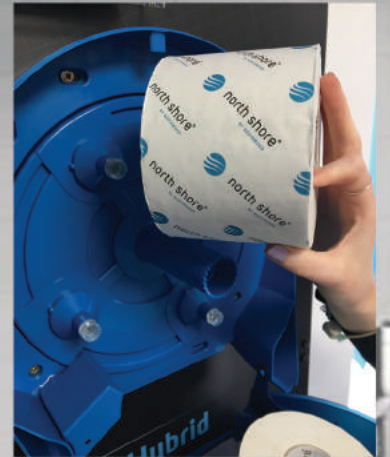

north shore®
BY NORTHWOOD

Loading Card - Orbit

Items Required:

- North Shore Orbit Dispenser
- Chosen North Shore Toilet Rolls x 4
- North Shore Dispenser Key

Use the key to open the dispenser

* Note - Toilet rolls have a plastic insert in one end of the core & all wrappers should be left on the roll for the user to remove*

With the plastic insert facing the wall, place the roll on the spindle until it clicks on

Load all 4 rolls

Close the Orbit dispenser
Note - Once a roll is fully used users can turn the wheel clockwise to reveal the next roll