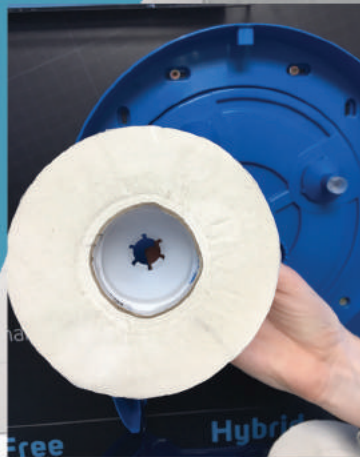

north shore®
BY NORTHWOOD

Loading Card - Orbit

Items Required:

- North Shore Orbit Dispenser
- Chosen North Shore Toilet Rolls x 4
- North Shore Dispenser Key

Use the key to open the dispenser

* Note - Toilet rolls have a plastic insert in one end of the core & all wrappers should be left on the roll for the user to remove*

With the plastic insert facing the wall, place the roll on the spindle until it clicks on

Load all 4 rolls

Close the Orbit dispenser
Note - Once a roll is fully used users can turn the wheel clockwise to reveal the next roll