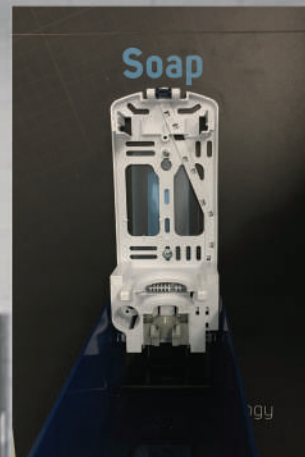

# Loading Card - Soap Dispenser

## Items Required:

- North Shore Soap Dispenser
- North Shore Soap Cartridge
- North Shore Dispenser Key

Use the key to open the dispenser

Insert the soap cartridge until it clicks into place

\*Note - The label should be facing the back of the dispenser\*

Close the dispenser & pump the handle until the soap begins to dispense

\*Note - The empty cartridge can be recycled\*