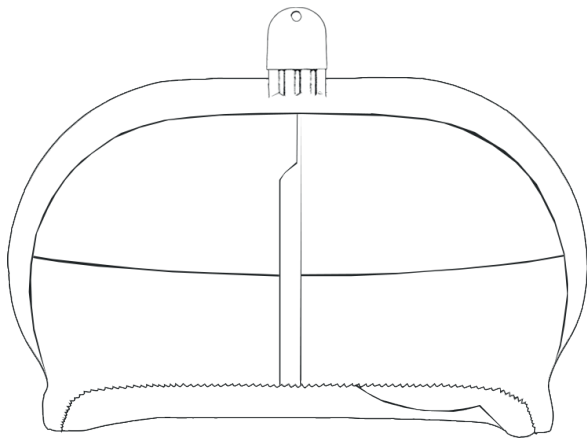

# TwinJumbo Toilet Roll Dispenser

## *Loading Card*

Follow these three easy steps to load your Raphael dispenser.  
All you need is your waffle key & Raphael toilet roll.

Unlock & open  
the dispenser

Click the rolls onto the  
dispenser