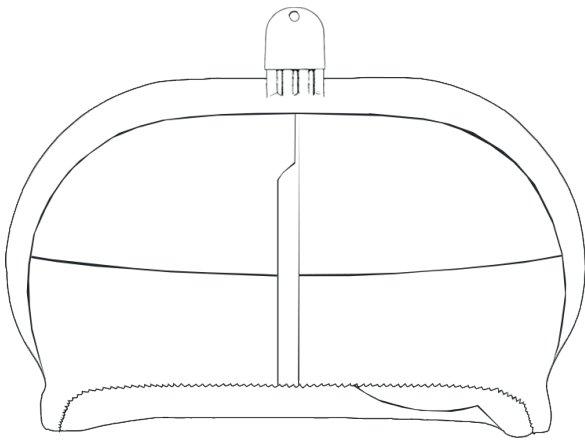

Raphael[®]
BY NORTHWOOD

VersaTwin™ Toilet Roll Dispenser

Loading Card

Follow these three easy steps to load your Raphael dispenser.
All you need is your waffle key & Raphael toilet roll.

Unlock & open
the dispenser

Click the rolls onto the
dispenser

Close the dispenser & release
the paper tail

For more information:

www.northwood.co.uk/raphael

T: 01952 236 930