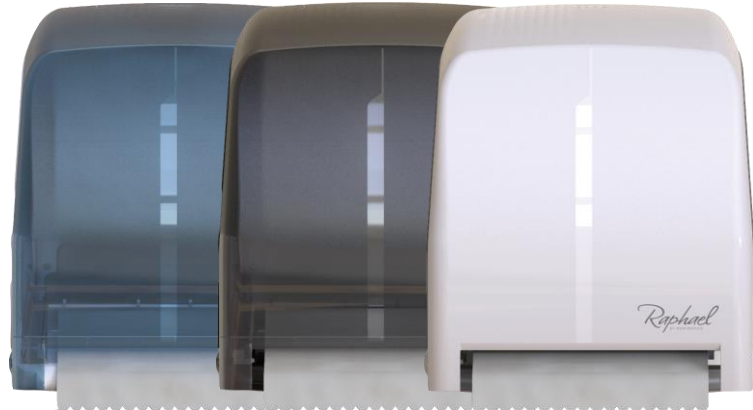

## Electronic Roll Towel Dispenser

Date of Issue:	01.06.21
Commodity Code:	39 22 90 00
Country of Origin:	China

Product Code:	ELESMORA
Colour:	Smoke
Barcode:	05010146007646

Product Code:	ELEWHTRA
Colour:	White
Barcode:	05010146007653

Product Code:	ELEBLURA
Colour:	Blue
Barcode:	05010146007639

Dispenser Specification:	
Material:	ABS Plastic
Height:	415mm
Width:	300mm
Depth:	240mm
Compatible Product:	RT2W200LP / RT2B200LR / RT1W150TP / RT1W200R / RT1W250R / RT1B250R
Max Capacity:	1 Roll x 250m
Case Quantity:	1 Dispenser
Packaging & Disposal:	Dispenser cover and back can be widely recycled post use. Carton is made from recycled board, and can be widely recycled.

Key Features:
- Dispenses a single flat sheet, at an adjustable length of 20cm, 30cm or 40cm
- Adjustable setting to Short / Medium / Long delay between dispenses to minimise 'overuse'
- Adjustable setting to 'Towel In' or 'Towel Out' with a selection of delay options
- Contactless dispensing, limits the spread of washroom bacteria
- Translucent cover (Smoke / Blue) or back (White) allows for 'at-a-glance' replenishment checks without the need to open the dispenser
- Simple to operate for all ages and abilities
- High capacity, makes the dispenser suitable for high traffic areas, and reduces the frequency of replenishments required. <b>Also has the option for Stub Roll transfer</b>
- Requires x4 D-Cell batteries (not included)