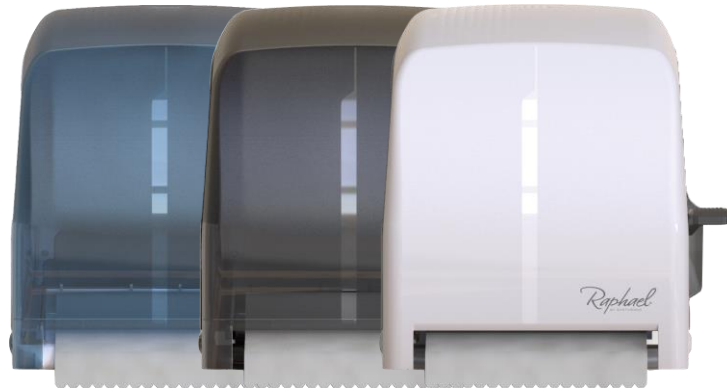

Date of Issue:	01.06.21
Commodity Code:	39 22 90 00
Country of Origin:	China

Product Code:	LEVSMORA
Colour:	Smoke
Barcode:	05010146007615

Product Code:	LEVWHTRA
Colour:	White
Barcode:	05010146007622

Product Code:	LEVBLURA
Colour:	Blue
Barcode:	05010146007608

Dispenser Specification:	
Material:	ABS Plastic
Height:	415mm
Width:	300mm
Depth:	240mm
Compatible Product:	RT2W200LP / RT2B200LR / RT1W150TP / RT1W200R / RT1W250R / RT1B250R
Max Capacity:	1 Roll x 250m
Case Quantity:	1 Dispenser
Packaging & Disposal:	Dispenser cover and back can be widely recycled post use. Carton is made from recycled board, and can be widely recycled.

Key Features:
- Dispenses a single flat sheet, at a length dictated by the operator
- Presents paper 'Towel In' keeping all sheets housed and protected prior to pumping the handle
- BioKleen(TM) treated contact handle, limiting the spread of washroom bacteria
- Translucent cover (Smoke / Blue) or back (White) allows for 'at-a-glance- replenishment checks without the need to open the dispenser
- Simple to operate for all ages and abilities
- Simple and fast replenishment
- High capacity, makes the dispenser suitable for high traffic areas, and reduces the frequency of replenishments required
- Has the option for Stub Roll transfer

Palletisation:	
Cases per Layer:	9
Cases per Pallet:	72
Case Dimensions (W x L x H):	300mm x 420mm x 250mm
Pallet Height:	1.80m