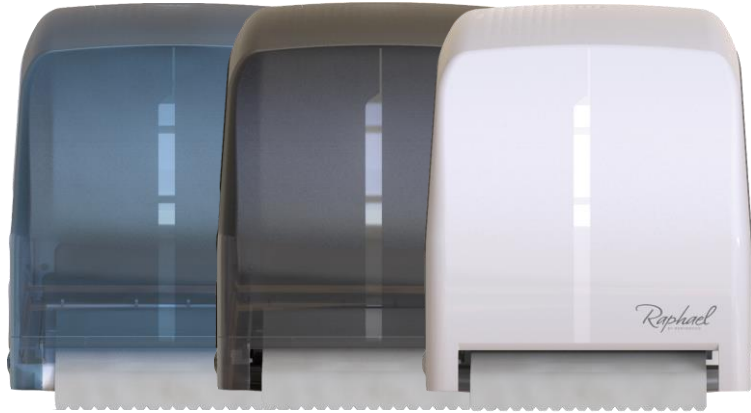

## Mechanical Hands Free Roll Towel Dispenser

<b>Date of Issue:</b>	01.06.21
<b>Commodity Code:</b>	39 22 90 00
<b>Country of Origin:</b>	China

<b>Product Code:</b>	MHFSMORA
<b>Colour:</b>	Smoke
<b>Barcode:</b>	05010146007585

<b>Product Code:</b>	MHFWHTRA
<b>Colour:</b>	White
<b>Barcode:</b>	05010146007592

<b>Product Code:</b>	MHFBLURA
<b>Colour:</b>	Blue
<b>Barcode:</b>	05010146007578

Dispenser Specification:	
<b>Material:</b>	ABS Plastic
<b>Height:</b>	370mm
<b>Width:</b>	315mm
<b>Depth:</b>	240mm
<b>Compatible Product:</b>	RT2W200LP / RT2B200LR / RT1W150TP / RT1W200R / RT1W250R / RT1B250R
<b>Max Capacity:</b>	1 Roll x 250m
<b>Case Quantity:</b>	1 Dispenser
<b>Packaging &amp; Disposal:</b>	Dispenser cover and back can be widely recycled post use. Carton is made from recycled board, and can be widely recycled.

Key Features:
- Dispenses a single flat sheet, at a consistent 25cm towel length
- Presents paper 'towel out'
- Dispenses paper without the need to touch the dispenser, limiting the spread of washroom bacteria
- Translucent cover (Smoke / Blue) or back (White) allows for 'at-a-glance- replenishment checks without the need to open the dispenser
- Simple to operate for all ages and abilities
- Simple and fast replenishment
- High capacity, makes the dispenser suitable for high traffic areas, and reduces the frequency of replenishments required