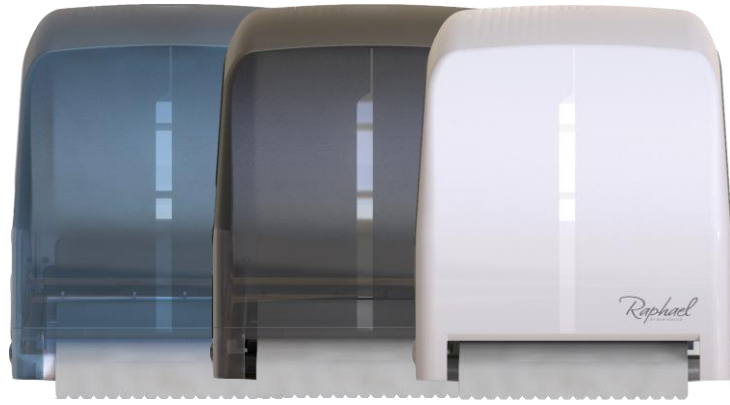

Electronic Roll Towel Dispenser

Date of Issue:	01.04.2022
Commodity Code:	39 22 90 00
Country of Origin:	China

Product Code:	ELESMORA
Colour:	Smoke
Barcode:	05010146007646

Product Code:	ELEWHTRA
Colour:	White
Barcode:	05010146007653

Product Code:	ELEBLURA
Colour:	Blue
Barcode:	05010146007639

Dispenser Specification:	
Material:	ABS Plastic
Height:	415mm
Width:	300mm
Depth:	240mm
Compatible Product:	RT2W200LP / RT2B200LR / RT1W150TP / RT1W200R / RT1B200R / RT1W250R / RT1B250R
Max Capacity:	1 Roll x 250m
Case Quantity:	1 Dispenser
Packaging & Disposal:	Dispenser cover and back can be widely recycled post use. Carton is made from recycled board, and can be widely recycled. 

Key Features:
- Dispenses a single flat sheet, at an adjustable length of 20cm, 30cm or 40cm
- Adjustable setting to Short / Medium / Long delay between dispenses to minimise 'overuse'
- Adjustable setting to 'Towel In' or 'Towel Out' with a selection of delay options
- Contactless dispensing, limits the spread of washroom bacteria
- Translucent cover (Smoke / Blue) or back (White) allows for 'at-a-glance- replenishment checks without the need to open the dispenser
- Simple to operate for all ages and abilities
- High capacity, makes the dispenser suitable for high traffic areas, and reduces the frequency of replenishments required. Also has the option for Stub Roll transfer
- Requires x4 D-Cell batteries (not included)