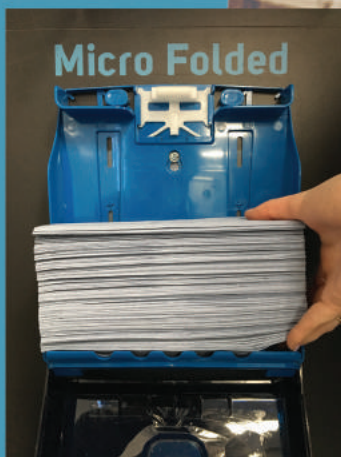

## Items Required:

- North Shore Folded Hand Towel Dispenser
- North Shore Paper Towels x2
- North Shore Dispenser Key

Use the key to open  
the dispenser

Unwrap 2 packs of North Shore hand towels

Place the folded towels into the  
dispenser and close