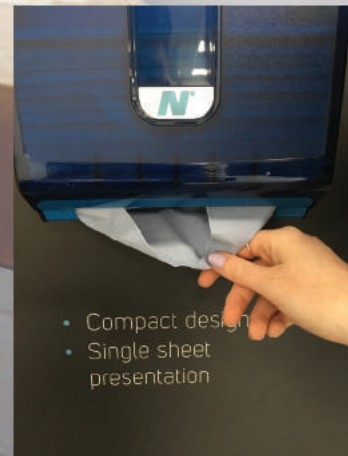

# Loading Card - Folded Hand Towel Dispenser

## Items Required:

- North Shore Folded Hand Towel Dispenser
- North Shore Paper Towels x2
- North Shore Dispenser Key

Use the key to open  
the dispenser

Unwrap 2 packs of North Shore hand towels

Place the folded towels into the  
dispenser and close

- Compact design
- Single sheet presentation

Pull the bottom towel through  
the dispenser